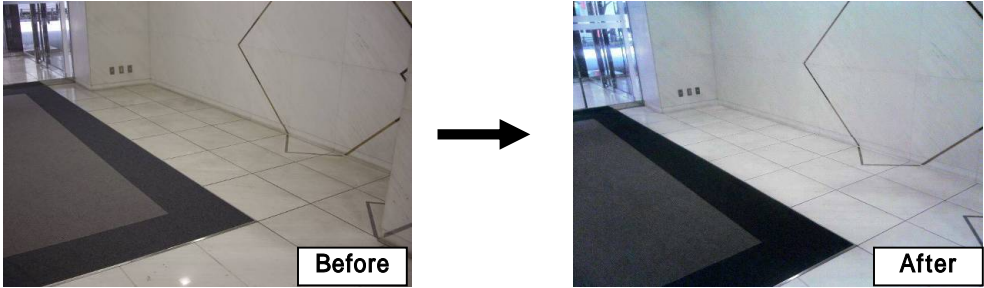

**`ISHI-CLEAN SUPER SP`
Construction example (Neutral)**

Moss generated in sandstone

Longtime dirt of wall face marble
(NENDOL use together.)

Walking dirt of floor face marble

Packing:4kg

 *Konsho* Co.,Ltd.