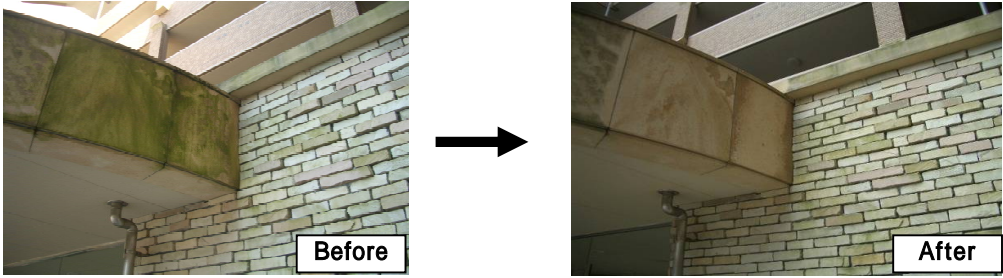

**`ISHI-CLEAN SUPER SP`
Construction example (Neutral)**

Moss generated in sandstone

Longtime dirt of wall face marble
(NENDOL use together.)

Walking dirt of floor face marble

Packing:4kg

 *Konsho* Co.,Ltd.