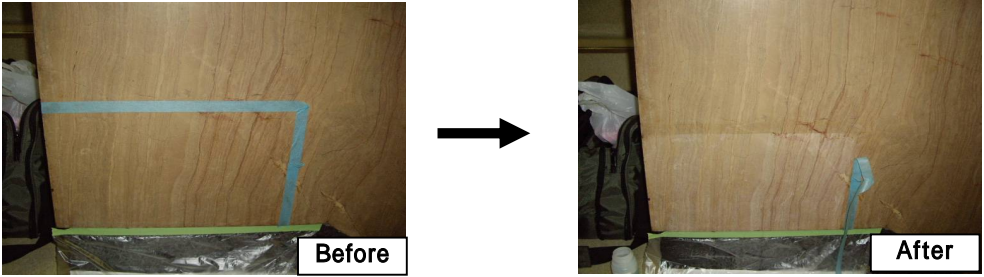

**`ISHI-CLEAN SUPER SP`
Construction example (Neutral)**

Moss generated in sandstone

Longtime dirt of wall face marble
(NENDOL use together.)

Walking dirt of floor face marble

Packing:4kg

 *Konsho* Co.,Ltd.